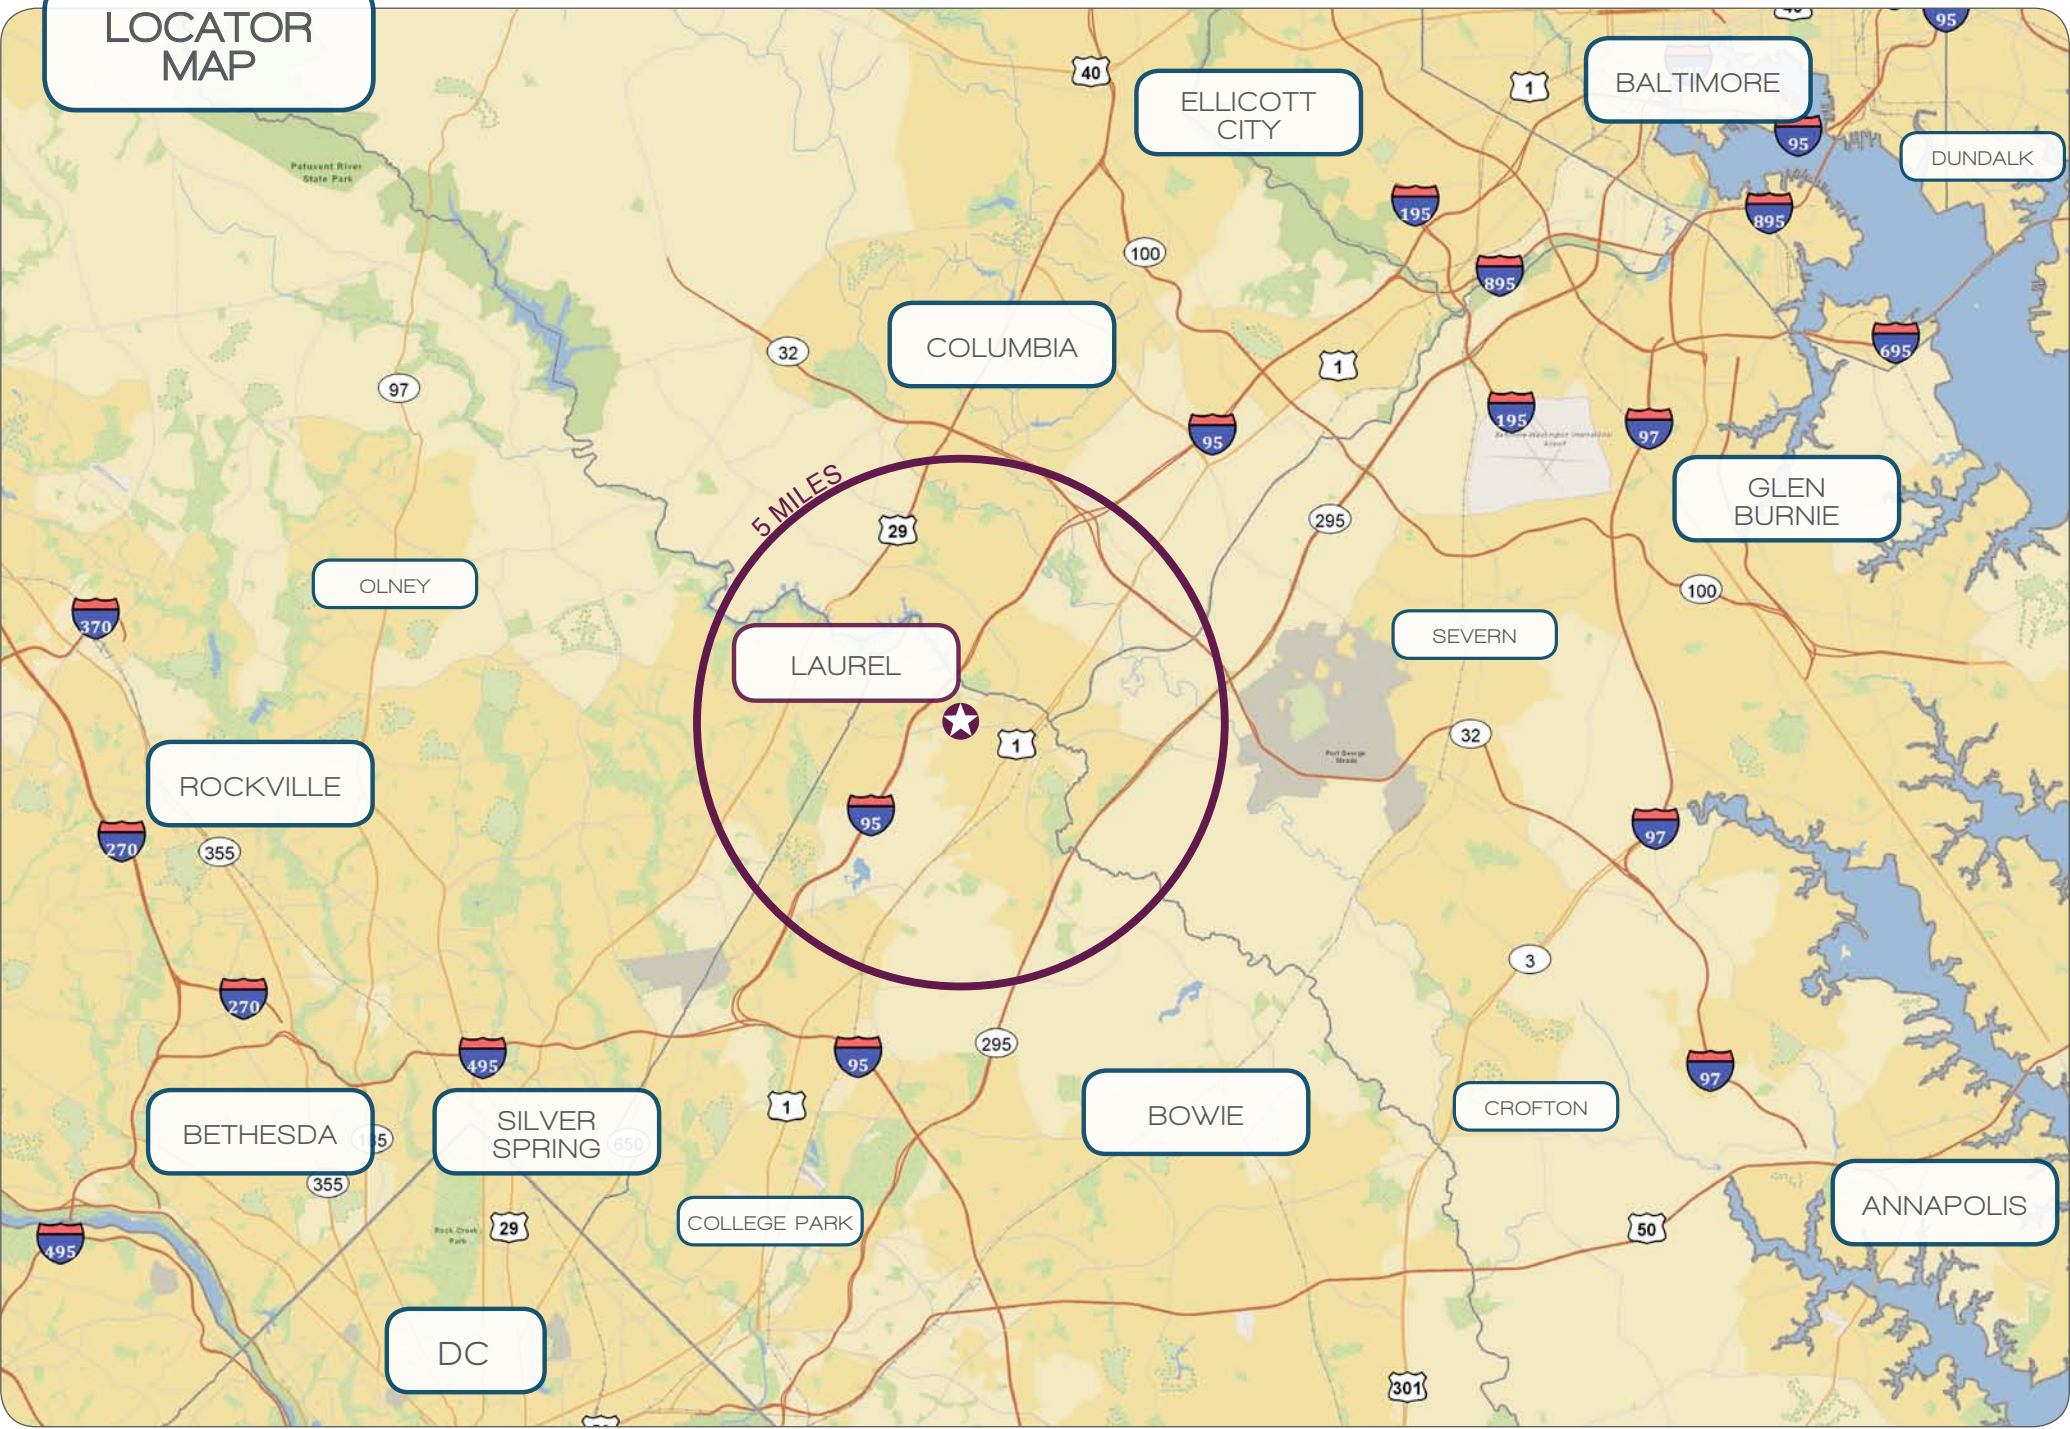

7707
SANDY SPRING RD

Route 198 & Van Dusen Rd |
LAUREL, MD

streetsense.

4600 east west highway, suite 800, bethesda, md 20814

HIGH'S DAIRY STORE

APPROX.
2,000 SF
AVAILABLE

AVAILABLE IMMEDIATELY

HIGH'S
DAIRY STORE

Baria Food &
Halal Meat Market
301-776-1400

Domino's
The Pizza Delivery Experts

SITE DETAILS

- Former Convenience Store—Great conversion opportunity for Carry-Out, Subs, Convenience, etc.

- Access via 1st signalized intersection east of I-95 (MD-198 & Van Dusen Road)
- Exposure to over 50,000 VPD

DEMOGRAPHICS

	.5 MILE	1 MILE	3 MILE
POPULATION	12,562	46,185	292,824
AVERAGE HH INCOME	\$35,722	\$33,840	\$42,950
DAYTIME POPULATION	20,095	69,539	203,475
# OF HOUSEHOLDS	8,751	25,793	151,753

Lee Engle . 240.479.7207
lengle@streetsense.com

Michael Johns . 240.479.7213
mjohns@streetsense.com

www.streetsense.com

LOCATOR MAP

AERIAL
OVERVIEW

7707 SANDY SPRING RD

OLD SANDY SPRING RD

EXXON

VAN DUSEN RD