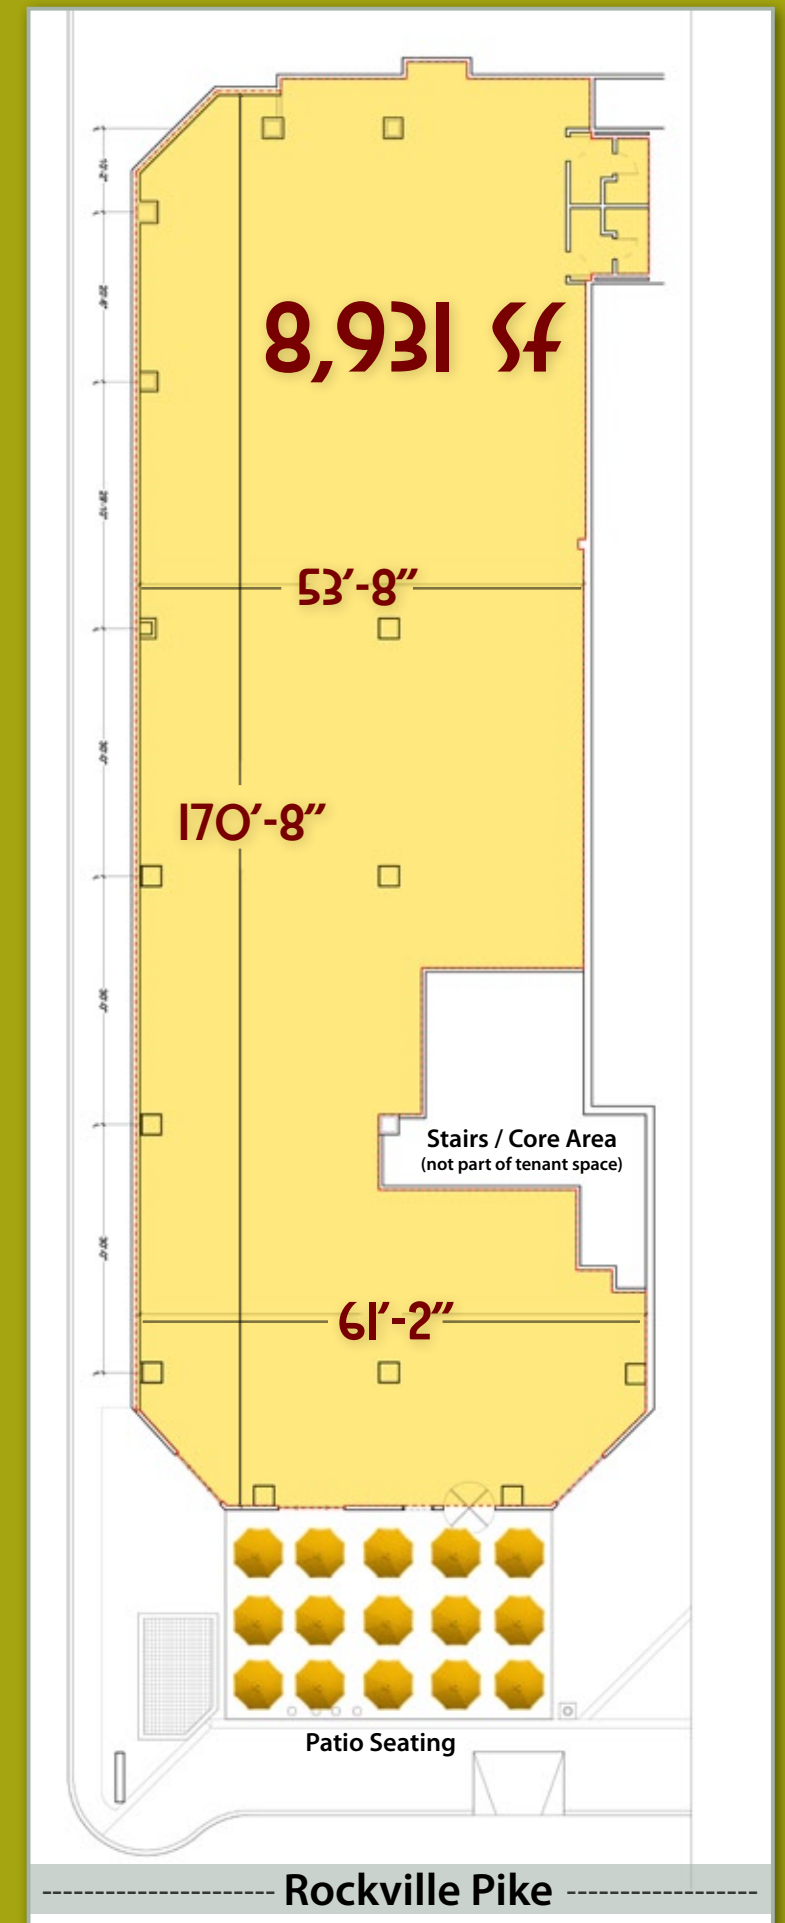

1801

ROCKVILLE PIKE

ROCKVILLE, MD • MONTGOMERY COUNTY

DELIVERY: Immediate

SITE INFORMATION

- 6,000 to 8,931 SF Available
- Rare Rockville Pike Restaurant Opportunity
- New Look Coming Soon
- Parking - 161 Spaces
- 500 Spaces Available After 6:00 pm
- Valet Parking Available
- 11 Radio Stations in Building
- 185,000 SF Office Building

TRAFFIC COUNT: ROCKVILLE PIKE - 53,591 VPD

streetsense.

www.streetsense.com
4600 East West Hwy. Suite 800
Bethesda, MD 20814

1801

ROCKVILLE PIKE

ROCKVILLE, MD • MONTGOMERY COUNTY

SITE PLAN

CLOSE IN AERIAL