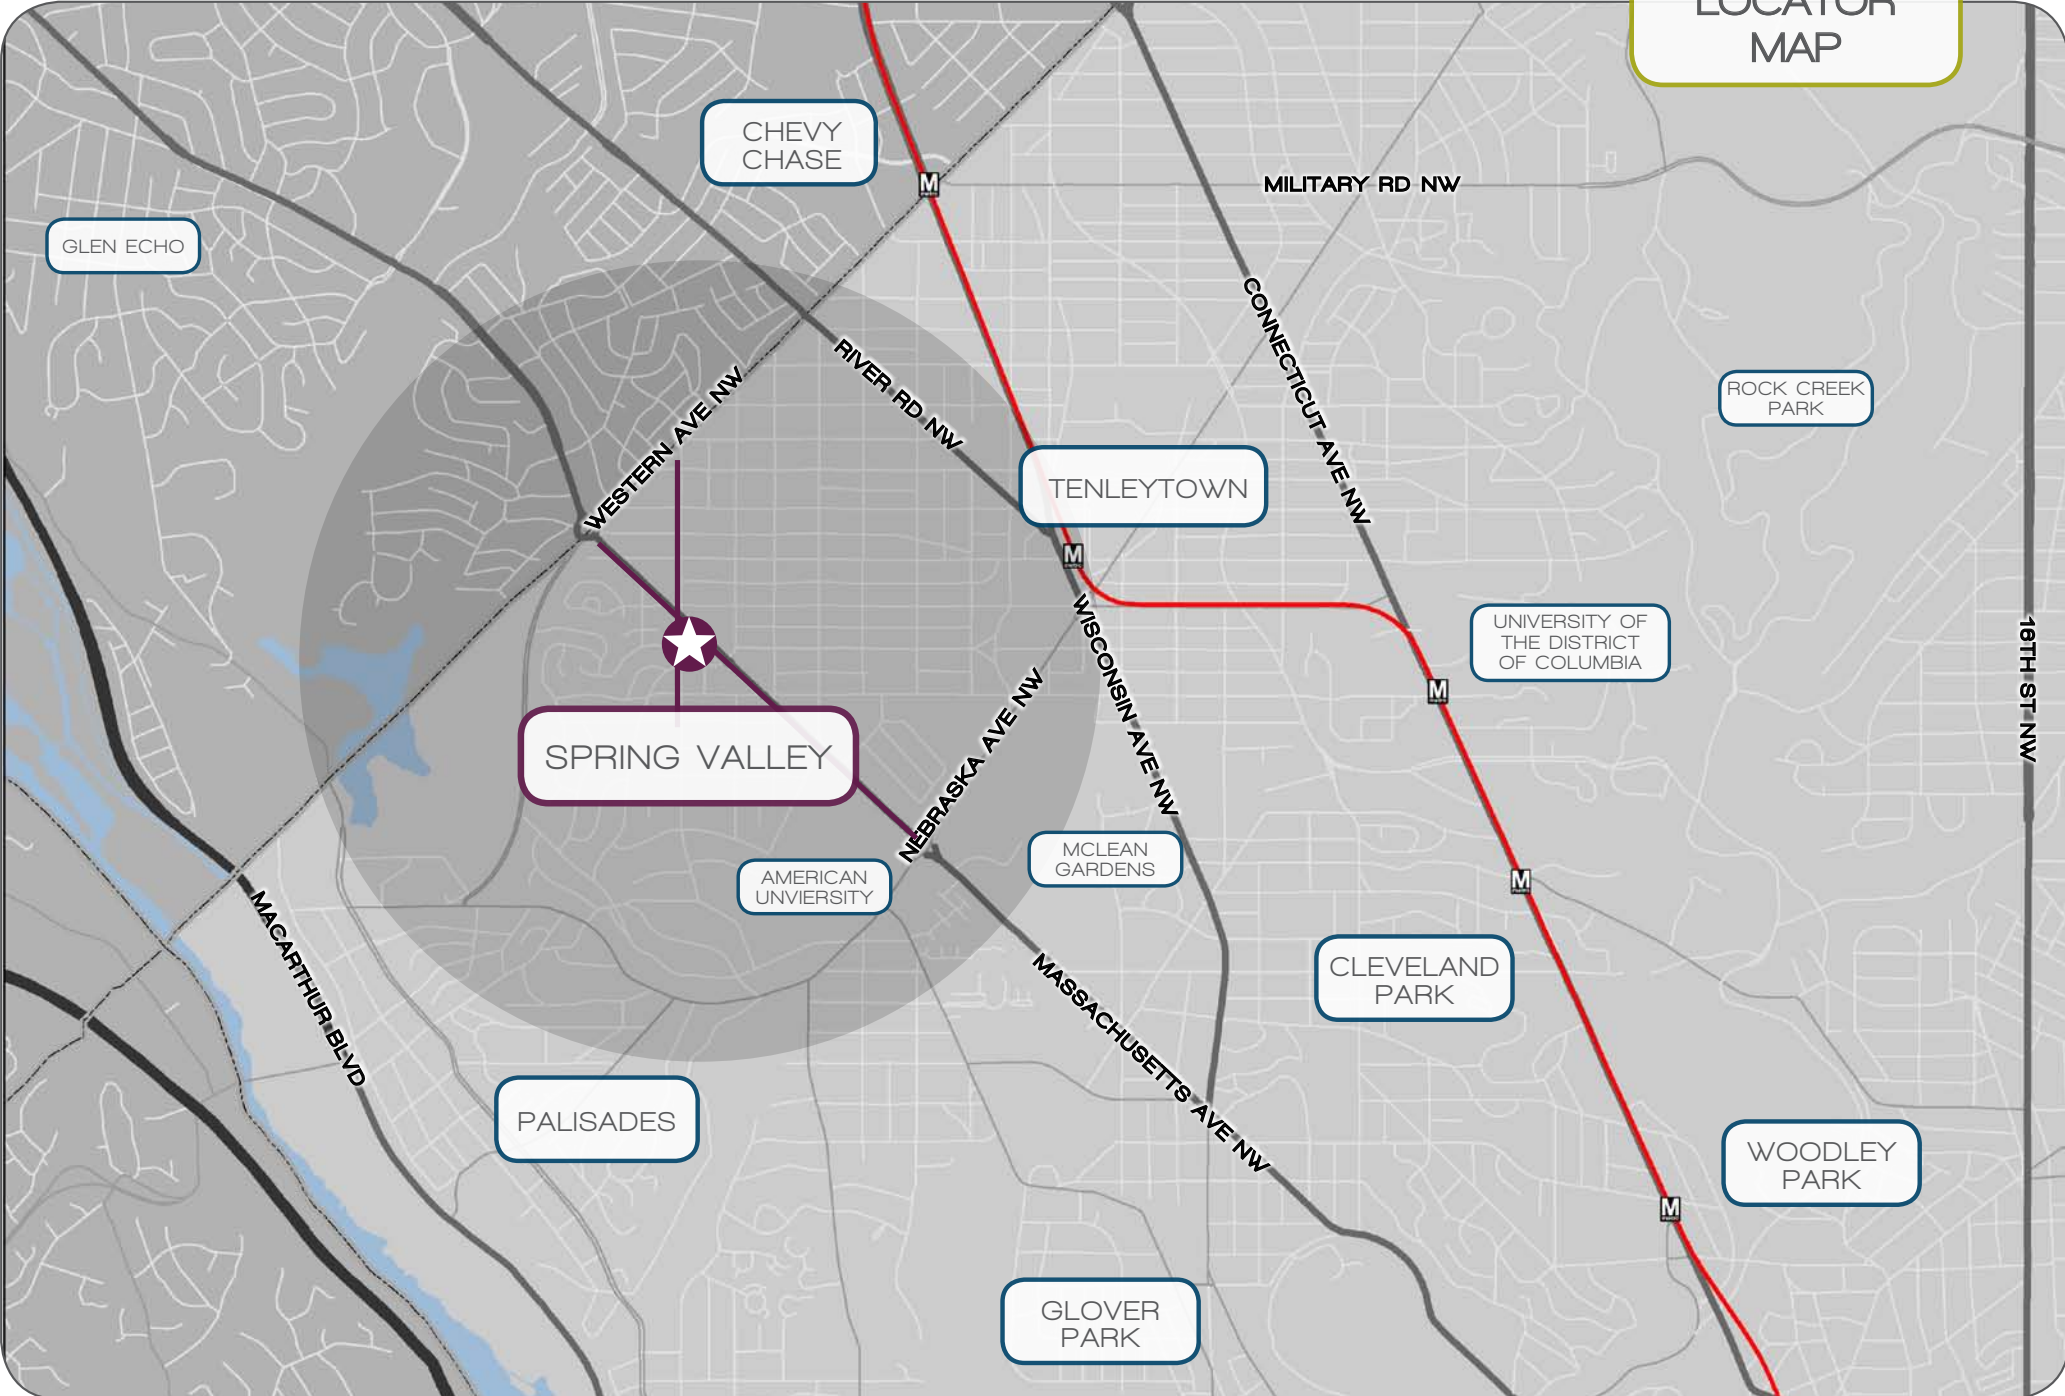

4866
 MASSACHUSETTS
 AVE NW

Spring Valley
 WASHINGTON, DC

streetsense.
 4600 east west highway, suite 800, bethesda, md 20814

SITE DETAILS

- Chicken Out space available June 1st, 2011
- Asking \$75psf/nnn
- Driveway curb, ample amount of parking
- In the heart of Spring Valley
- Across street from AU Law School; High student population

Current Storefront

**NEIGHBORING
 RETAILERS
 INCLUDE**

DeCarlo's Restaurant

Rich Amsellem . 240.479.7216
 ramsellem@streetsense.com

Guy Silverman . 240.479.7192
 gsilverman@streetsense.com

www.streetsense.com

LOCATOR
MAP

AERIAL OVERVIEW